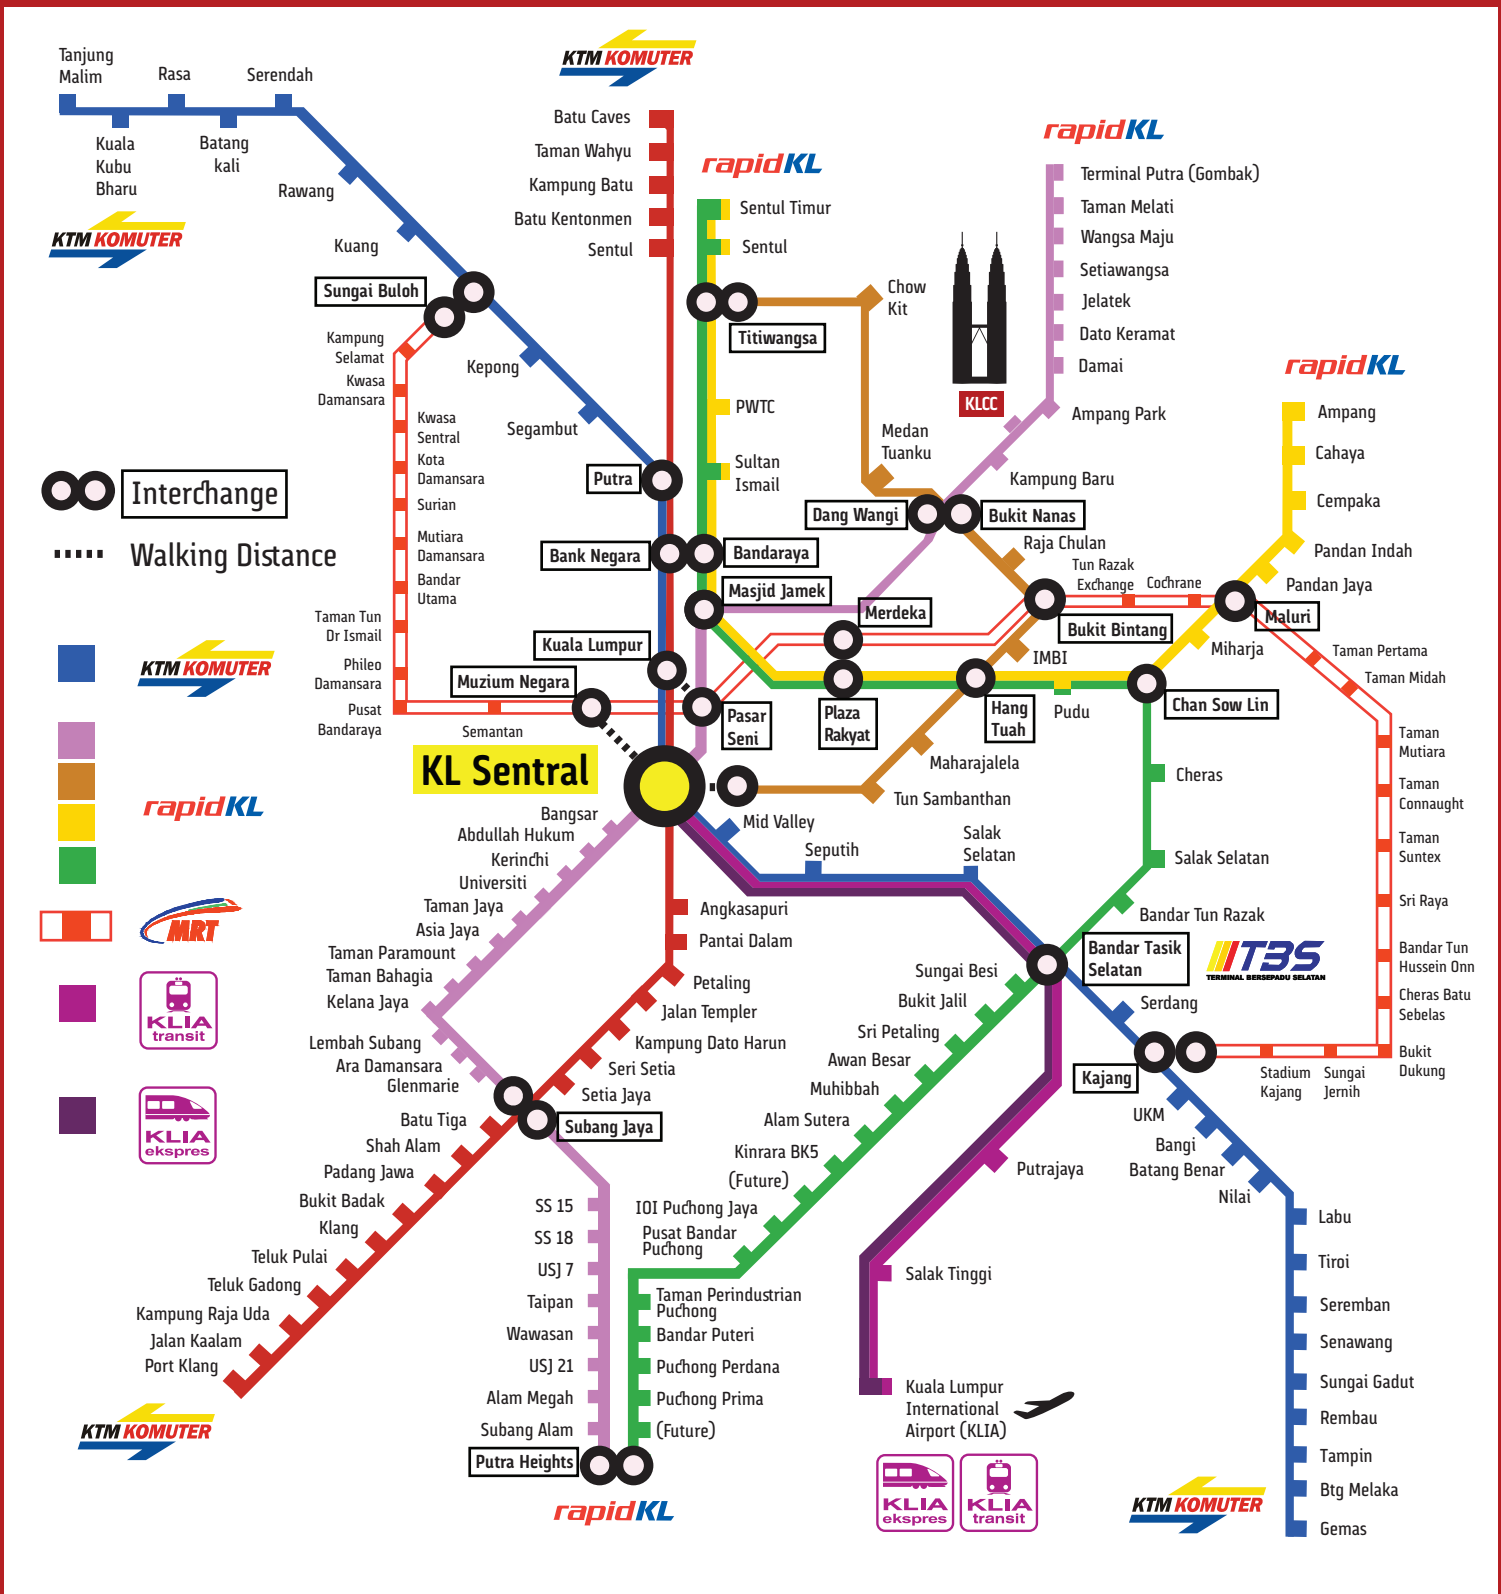

KUALA LUMPUR TRAIN MAP 2017

Advertise Here
Visit <http://klcityguide.my/ads>

Advertise Here
Visit <http://klcityguide.my/ads>